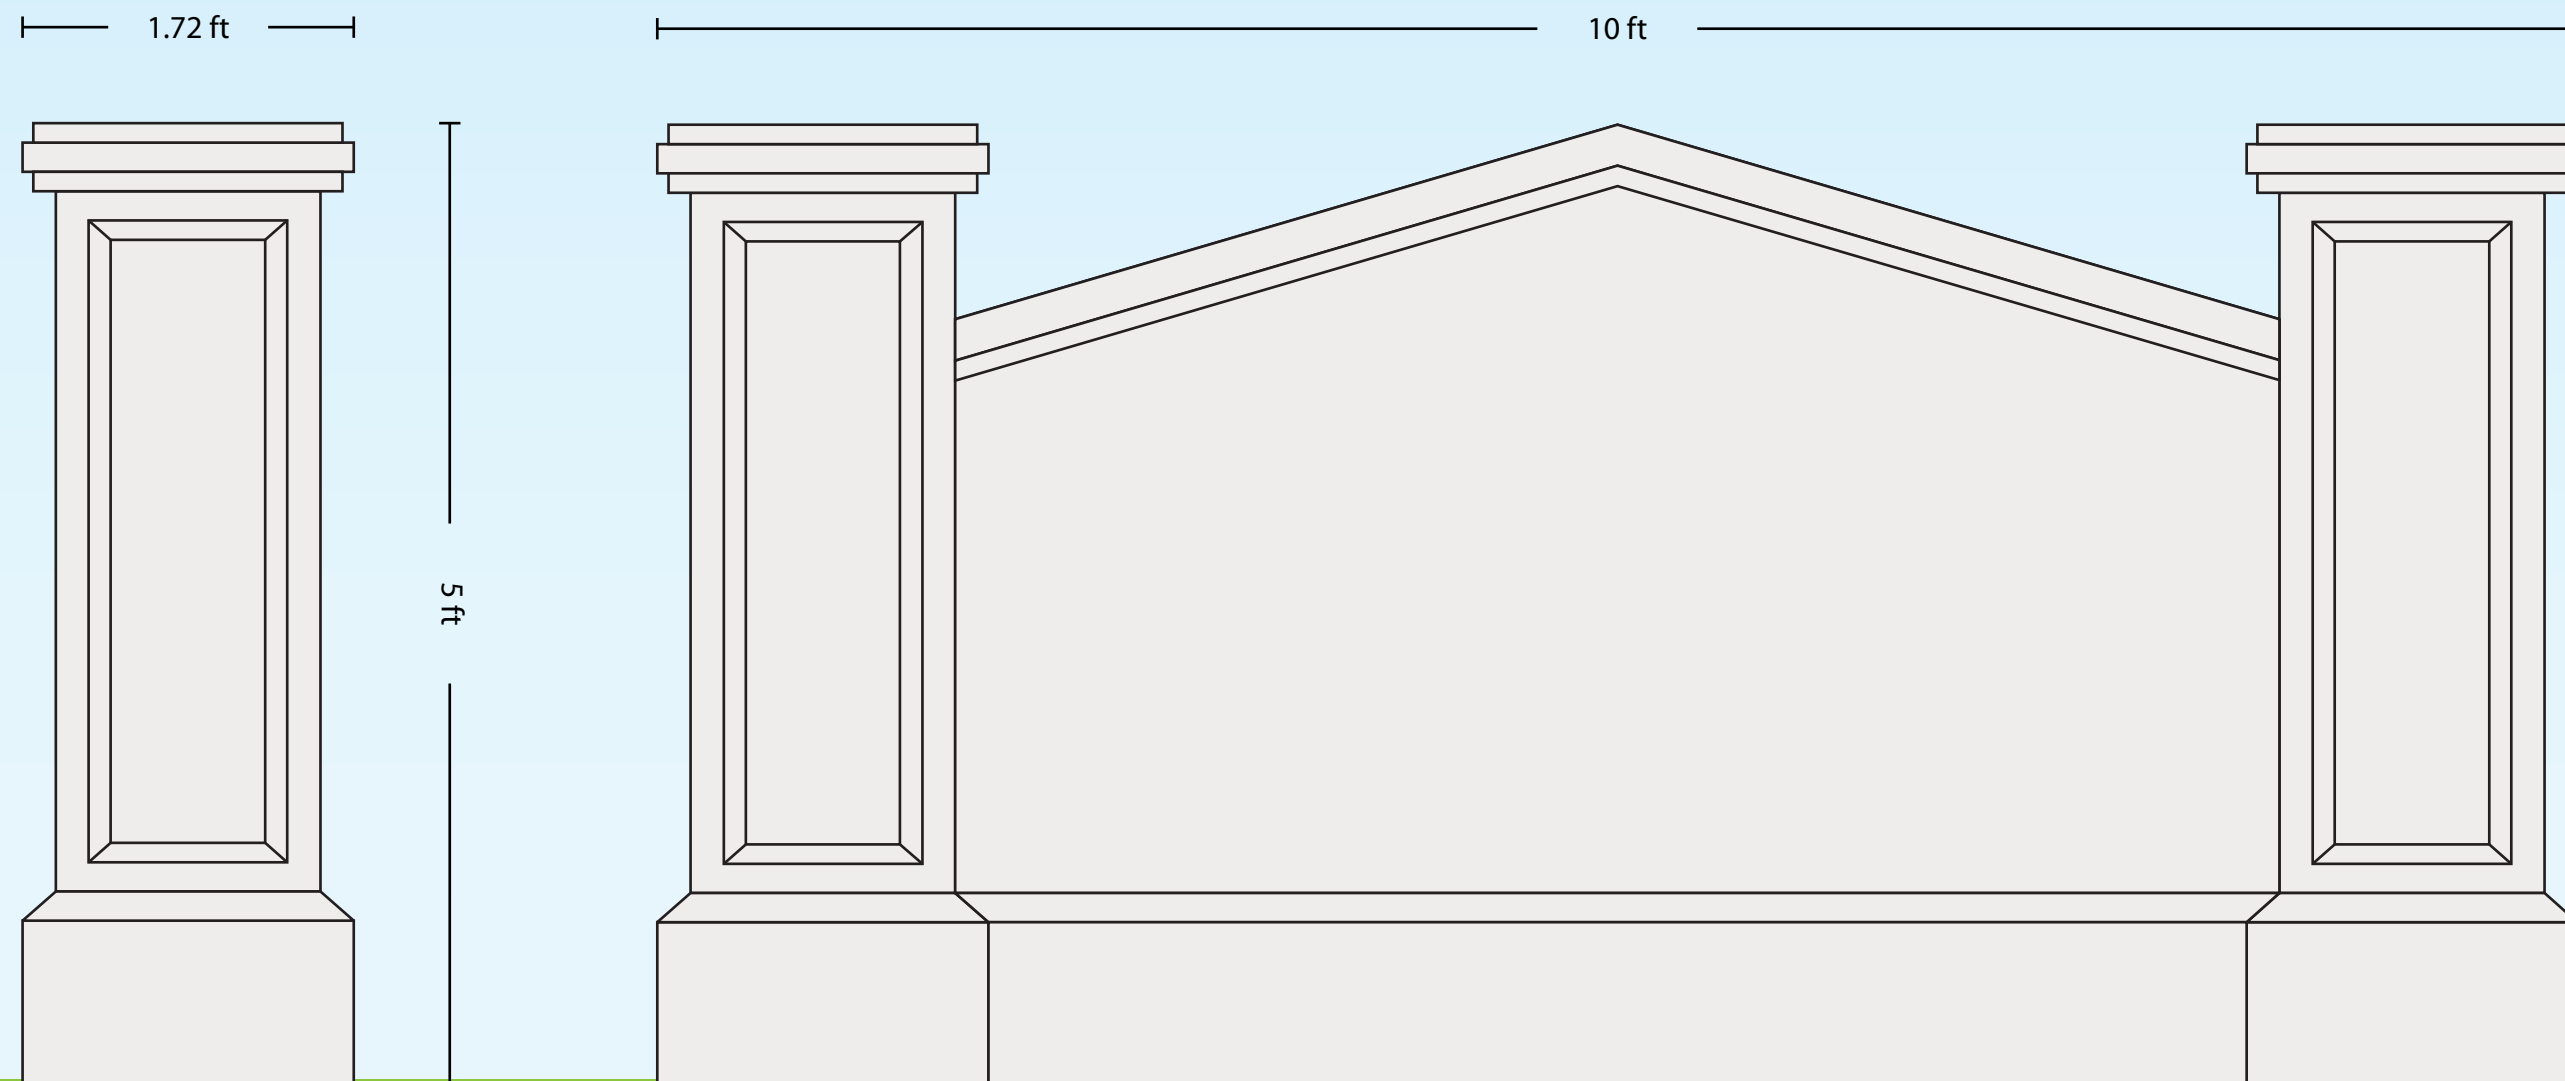

ARCHITECTURAL SIGNS, TRIM, & ACCENTS

Custom Foam Fabricators, Inc.

125 Cecil Court | Fayetteville, GA 30214

(866) 412-FOAM | (770) 631-4086

www.CustomFoamFabricators.com

STANDARD MODEL 10

SCALE 1" = 1'